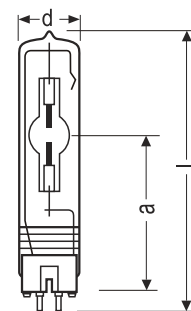

NSK[®] Product information

Product reference : **NSK400HR**

W	Rated wattage	400
V	Rated voltage	70
A	Rated current	6.9
K	Color temperature	6000
lm	Luminous flux	32000
t_(h)	Average life	750
Hr	Hot restart	Yes
lm/W	Luminous efficacy	80
Ra	Color rendering index	85
	Arc length	6
	Diameter d	22
	Distance a	62
	Max. Length l	112
	Operating position	Any
	Base	GZZ9.5
	Cooling	Convection
	Type of current	AC
	Comparison of type	Osram HMI 400W/SE Philips MSR 400HR