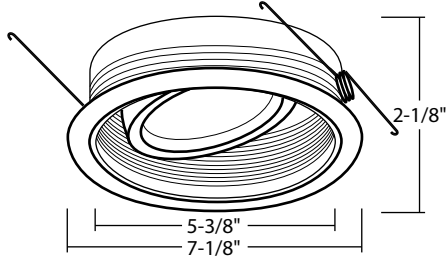

JENBO

Jenbo Lighting USA

JNB-25C-B

PAR36 HID Commercial Lighting Fixture

TRIM DIMENSION

Trim OD: 7-1/8"
Aperture: 5-3/8"
Height: 2-1/8"

FEATURES

Compatible Housings

Compatible with Line Voltage and HID housings.
See individual specification sheets for more information.

HID Lamp

35W PAR36 Maximum
50W PAR36 Maximum

Labels and Listings

cULus Listed for Damp Location when used with compatible housing.

Item Number	Installation Type	Dimensions
NH-26Q	Non-IC New Construction	W: 7" L: 10-1/8" H: 7-1/2"
NH-26QNB	Non-IC New Construction - No Bracket	W: 7" L: 10-1/8" H: 7-1/2"
NHIC-17/100DWQA	IC Double Wall Air-Tight New Construction	W: 9-1/8" L: 12-1/2" H: 7-3/4"
NHR-26Q	Non-IC Remodel Housing	W: 6-3/4" L: 13-3/4" H: 7-1/2"