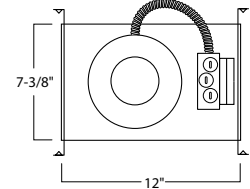

Type _____

Project _____

Catalog No. _____

Lamp/Wattage _____

HOUSING DIMENSION

JNB-25C-BL / JNB-25C-B

Compatible Housings

LINE VOLTAGE

Item Number	Installation Type	Dimensions
NH-26Q	Non-IC New Construction	W: 7" L: 10-1/8" H: 7-1/2"
NH-26QNB	Non-IC New Construction - No Bracket	W: 7" L: 10-1/8" H: 7-1/2"
NHIC-17/100DWQA	IC Double Wall Air-Tight New Construction	W: 9-1/8" L: 12-1/2" H: 7-3/4"
NHR-26Q	Non-IC Remodel Housing	W: 6-3/4" L: 13-3/4" H: 7-1/2"

HID

NHPM-770/EL	Non-IC New Construction	W: 7-3/8" L: 12" H: 7-1/2"
NHPM-7100/EL	Non-IC New Construction	W: 7-3/8" L: 12" H: 7-1/2"
NHRPM-770/EL	Non-IC Remodel	W: 6" L: 14-1/2" H: 7-3/8"
NHRPM-7100/EL	Non-IC Remodel	W: 6" L: 14-1/2" H: 7-3/8"