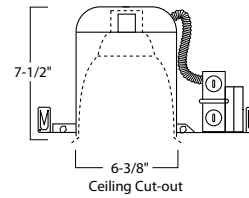

HOUSING DIMENSION

JNB-25C-BL / JNB-25C-B

Compatible Housings

LINE VOLTAGE

Item Number	Installation Type	Dimensions
NH-26Q	Non-IC New Construction	W: 7" L: 10-1/8" H: 7-1/2"
NH-26QNB	Non-IC New Construction - No Bracket	W: 7" L: 10-1/8" H: 7-1/2"
NHIC-17/100DWQA	IC Double Wall Air-Tight New Construction	W: 9-1/8" L: 12-1/2" H: 7-3/4"
NHR-26Q	Non-IC Remodel Housing	W: 6-3/4" L: 13-3/4" H: 7-1/2"

HID

NHPM-770/EL	Non-IC New Construction	W: 7-3/8" L: 12" H: 7-1/2"
NHPM-7100/EL	Non-IC New Construction	W: 7-3/8" L: 12" H: 7-1/2"
NHRPM-770/EL	Non-IC Remodel	W: 6" L: 14-1/2" H: 7-3/8"
NHRPM-7100/EL	Non-IC Remodel	W: 6" L: 14-1/2" H: 7-3/8"